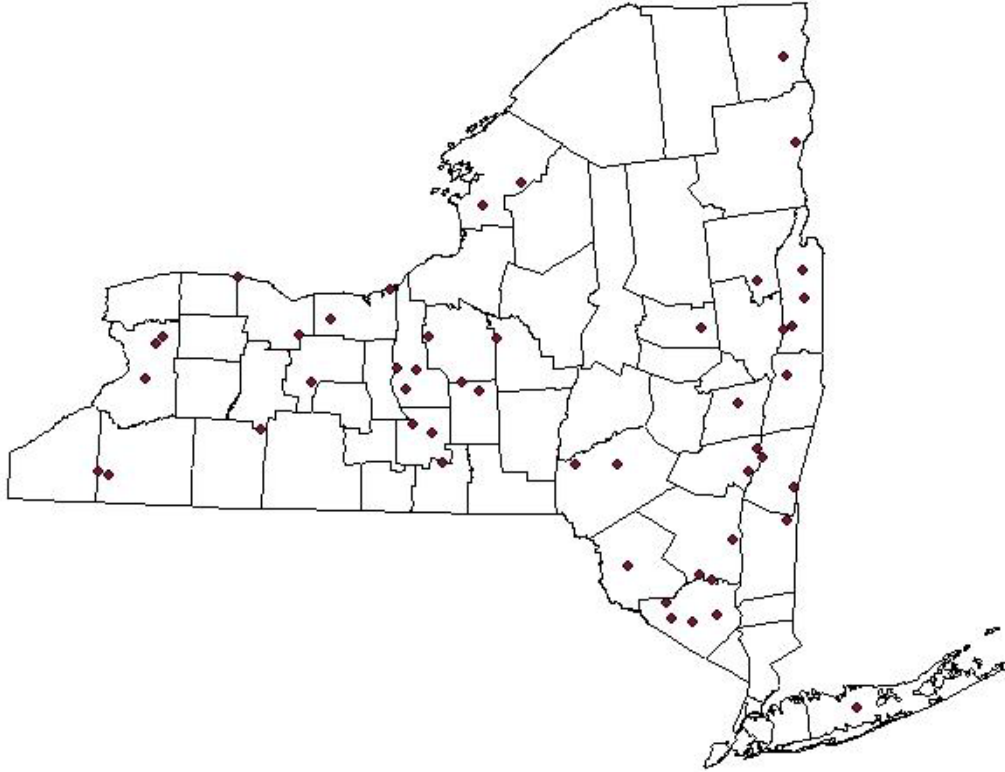

New York State Manure Compost Facilities

To learn more about facilities shown here, click a point on the map.

Figure 1. Searchable web map example.

Manure Search Results

Last Updated 2/26/2003

Cornell Farm Services

Feedstocks

Leaves		Paper Products	
Grass		Floral Waste or Plant Trimmings	yes
Brush and Branches		Animal Manures	yes
Logs, Stumps other Wood		Sewage Sludge	
Pre-consumer Food Waste	yes	Paper Sludge	
Post-consumer Food Waste	yes	Other Materials	